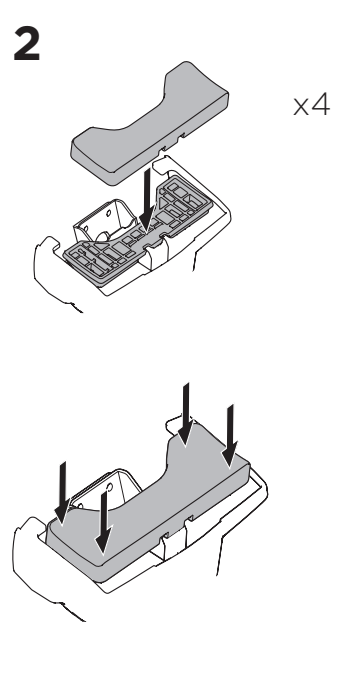

1

Kit 145363

HONDA Accord, 4-dr Sedan, 23-

ISO 11154-E

Bring your life
thule.com

THULE WingBar Evo	THULE WingBar Edge	THULE WingBar	THULE SquareBar Evo	Evo X (scale)	Edge X (scale)
HONDA Accord, 4-dr Sedan, 23-				44	I
THULE ProBar Evo	THULE SlideBar Evo				X (mm/inch)
HONDA Accord, 4-dr Sedan, 23-				1091 mm / 43"	

THULE WingBar Evo	THULE WingBar Edge	THULE WingBar	THULE SquareBar Evo	Evo Y (scale)	Edge Y (scale)
HONDA Accord, 4-dr Sedan, 23-				41,5	N
THULE ProBar Evo	THULE SlideBar Evo				Y (mm/inch)
HONDA Accord, 4-dr Sedan, 23-				1066 mm / 42"	

	W (mm/inch)	Z (mm/inch)
HONDA Accord, 4-dr Sedan, 23-	695 mm / 27 3/8"	220 mm / 8 5/8"