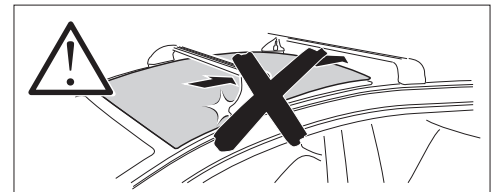

1

Kit 145363

HONDA Accord, 4-dr Sedan, 23-

ISO 11154-E

Bring your life
thule.com

THULE WingBar Evo	THULE WingBar Edge	THULE WingBar	THULE SquareBar Evo	Evo X (scale)	Edge X (scale)
HONDA Accord, 4-dr Sedan, 23-				44	I
THULE ProBar Evo	THULE SlideBar Evo				X (mm/inch)
HONDA Accord, 4-dr Sedan, 23-				1091 mm / 43"	

THULE WingBar Evo	THULE WingBar Edge	THULE WingBar	THULE SquareBar Evo	Evo Y (scale)	Edge Y (scale)
HONDA Accord, 4-dr Sedan, 23-				41,5	N
THULE ProBar Evo	THULE SlideBar Evo				Y (mm/inch)
HONDA Accord, 4-dr Sedan, 23-				1066 mm / 42"	

	W (mm/inch)	Z (mm/inch)
HONDA Accord, 4-dr Sedan, 23-	695 mm / 27 3/8"	220 mm / 8 5/8"