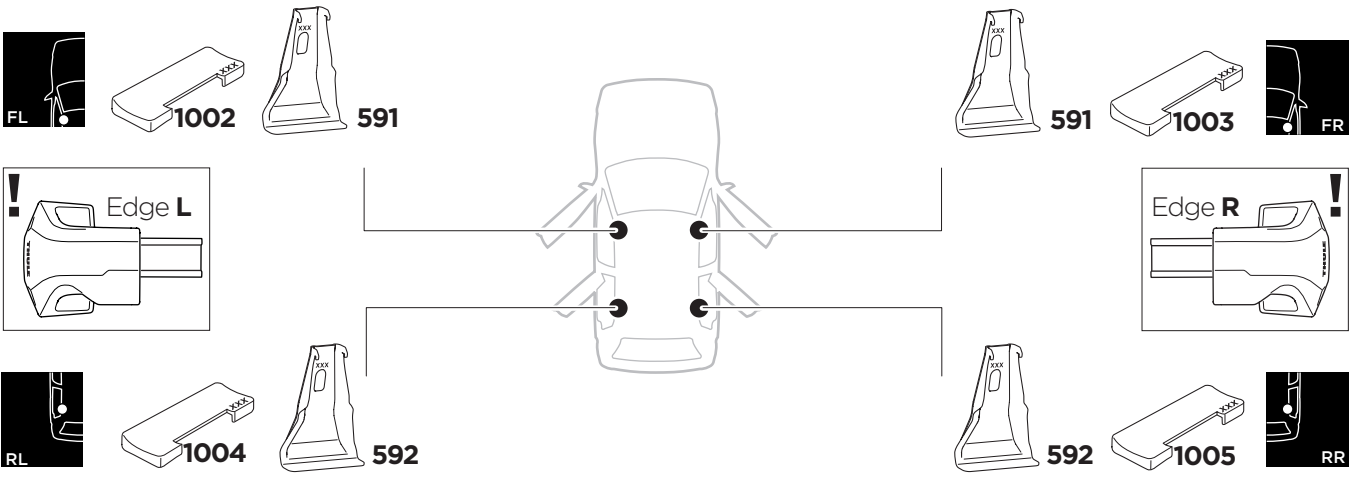

1

Kit 145363

HONDA Accord, 4-dr Sedan, 23-

ISO 11154-E

Bring your life
thule.com

THULE WingBar Evo	THULE WingBar Edge	THULE WingBar	THULE SquareBar Evo	Evo X (scale)	Edge X (scale)
HONDA Accord, 4-dr Sedan, 23-				44	I
THULE ProBar Evo	THULE SlideBar Evo				X (mm/inch)
HONDA Accord, 4-dr Sedan, 23-				1091 mm / 43"	

THULE WingBar Evo	THULE WingBar Edge	THULE WingBar	THULE SquareBar Evo	Evo Y (scale)	Edge Y (scale)
HONDA Accord, 4-dr Sedan, 23-				41,5	N
THULE ProBar Evo	THULE SlideBar Evo				Y (mm/inch)
HONDA Accord, 4-dr Sedan, 23-				1066 mm / 42"	

	W (mm/inch)	Z (mm/inch)
HONDA Accord, 4-dr Sedan, 23-	695 mm / 27 3/8"	220 mm / 8 5/8"