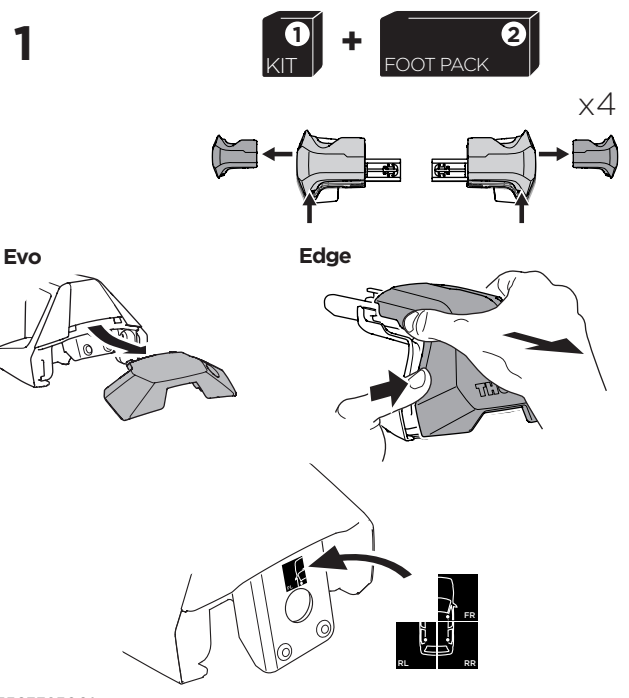

1

Kit 145363

HONDA Accord, 4-dr Sedan, 23-

ISO 11154-E

Bring your life
thule.com

THULE WingBar Evo	THULE WingBar Edge	THULE WingBar	THULE SquareBar Evo	Evo X (scale)	Edge X (scale)
HONDA Accord, 4-dr Sedan, 23-				44	I
THULE ProBar Evo	THULE SlideBar Evo				X (mm/inch)
HONDA Accord, 4-dr Sedan, 23-				1091 mm / 43"	

THULE WingBar Evo	THULE WingBar Edge	THULE WingBar	THULE SquareBar Evo	Evo Y (scale)	Edge Y (scale)
HONDA Accord, 4-dr Sedan, 23-				41,5	N
THULE ProBar Evo	THULE SlideBar Evo				Y (mm/inch)
HONDA Accord, 4-dr Sedan, 23-				1066 mm / 42"	

	W (mm/inch)	Z (mm/inch)
HONDA Accord, 4-dr Sedan, 23-	695 mm / 27 3/8"	220 mm / 8 5/8"