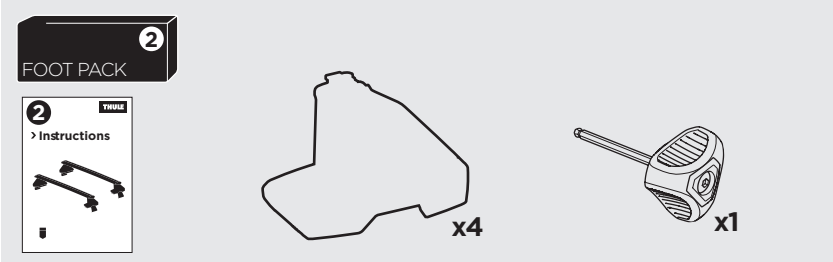

1

Kit 145363

HONDA Accord, 4-dr Sedan, 23-

ISO 11154-E

Bring your life
thule.com

THULE WingBar Evo	THULE WingBar Edge	THULE WingBar	THULE SquareBar Evo	Evo X (scale)	Edge X (scale)
HONDA Accord, 4-dr Sedan, 23-				44	I
THULE ProBar Evo	THULE SlideBar Evo				X (mm/inch)
HONDA Accord, 4-dr Sedan, 23-				1091 mm / 43"	

THULE WingBar Evo	THULE WingBar Edge	THULE WingBar	THULE SquareBar Evo	Evo Y (scale)	Edge Y (scale)
HONDA Accord, 4-dr Sedan, 23-				41,5	N
THULE ProBar Evo	THULE SlideBar Evo				Y (mm/inch)
HONDA Accord, 4-dr Sedan, 23-				1066 mm / 42"	

	W (mm/inch)	Z (mm/inch)
HONDA Accord, 4-dr Sedan, 23-	695 mm / 27 3/8"	220 mm / 8 5/8"