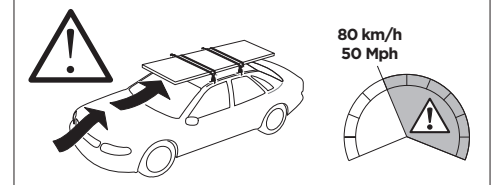

1

Kit 145363

HONDA Accord, 4-dr Sedan, 23-

ISO 11154-E

Bring your life
thule.com

THULE WingBar Evo	THULE WingBar Edge	THULE WingBar	THULE SquareBar Evo	Evo X (scale)	Edge X (scale)
HONDA Accord, 4-dr Sedan, 23-				44	I
THULE ProBar Evo	THULE SlideBar Evo				X (mm/inch)
HONDA Accord, 4-dr Sedan, 23-				1091 mm / 43"	

THULE WingBar Evo	THULE WingBar Edge	THULE WingBar	THULE SquareBar Evo	Evo Y (scale)	Edge Y (scale)
HONDA Accord, 4-dr Sedan, 23-				41,5	N
THULE ProBar Evo	THULE SlideBar Evo				Y (mm/inch)
HONDA Accord, 4-dr Sedan, 23-				1066 mm / 42"	