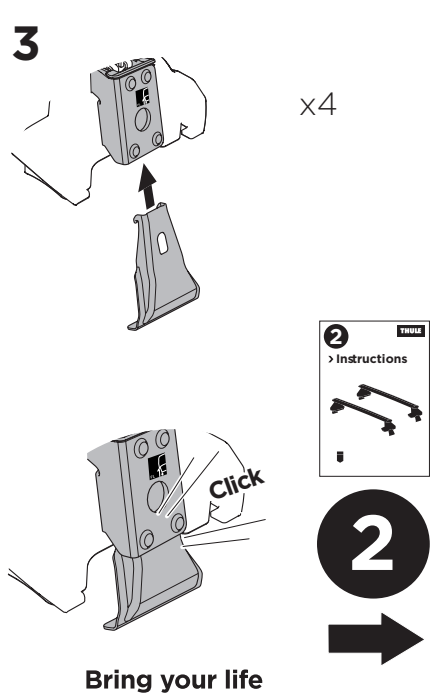

1

Kit 145363

HONDA Accord, 4-dr Sedan, 23-

ISO 11154-E

Bring your life
thule.com

THULE WingBar Evo	THULE WingBar Edge	THULE WingBar	THULE SquareBar Evo	Evo X (scale)	Edge X (scale)
HONDA Accord, 4-dr Sedan, 23-				44	I
THULE ProBar Evo	THULE SlideBar Evo				X (mm/inch)
HONDA Accord, 4-dr Sedan, 23-				1091 mm / 43"	

THULE WingBar Evo	THULE WingBar Edge	THULE WingBar	THULE SquareBar Evo	Evo Y (scale)	Edge Y (scale)
HONDA Accord, 4-dr Sedan, 23-				41,5	N
THULE ProBar Evo	THULE SlideBar Evo				Y (mm/inch)
HONDA Accord, 4-dr Sedan, 23-				1066 mm / 42"	

	W (mm/inch)	Z (mm/inch)
HONDA Accord, 4-dr Sedan, 23-	695 mm / 27 3/8"	220 mm / 8 5/8"