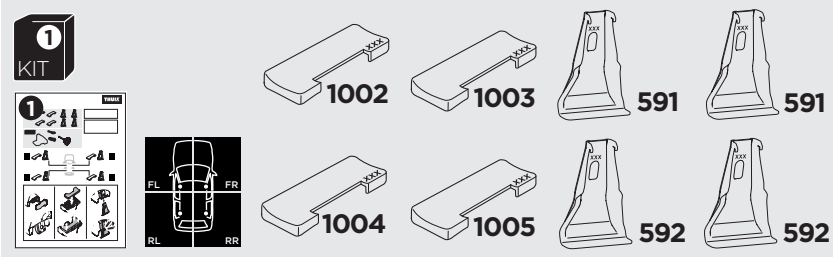

1

Kit 145363

HONDA Accord, 4-dr Sedan, 23-

ISO 11154-E

Bring your life
thule.com

THULE WingBar Evo	THULE WingBar Edge	THULE WingBar	THULE SquareBar Evo	Evo X (scale)	Edge X (scale)
HONDA Accord, 4-dr Sedan, 23-				44	I
THULE ProBar Evo	THULE SlideBar Evo				X (mm/inch)
HONDA Accord, 4-dr Sedan, 23-				1091 mm / 43"	

THULE WingBar Evo	THULE WingBar Edge	THULE WingBar	THULE SquareBar Evo	Evo Y (scale)	Edge Y (scale)
HONDA Accord, 4-dr Sedan, 23-				41,5	N
THULE ProBar Evo	THULE SlideBar Evo				Y (mm/inch)
HONDA Accord, 4-dr Sedan, 23-				1066 mm / 42"	

	W (mm/inch)	Z (mm/inch)
HONDA Accord, 4-dr Sedan, 23-	695 mm / 27 3/8"	220 mm / 8 5/8"